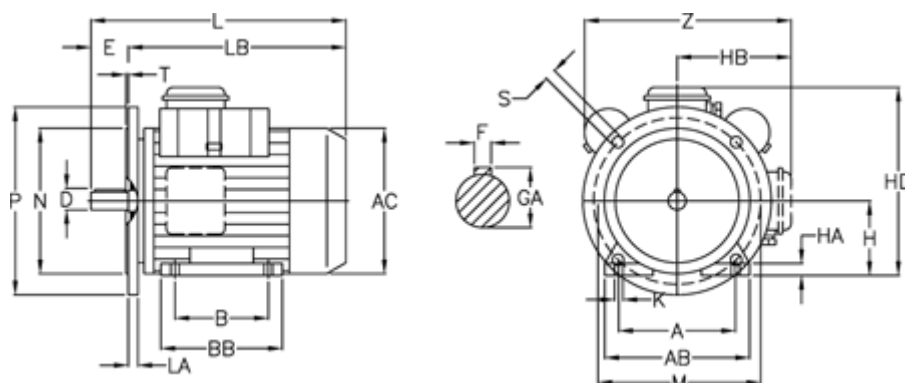

Data Sheet

Article number: 25037667002

Description: ICME Single-phase motor MD80 B6 0,37KW
6 - 900 rpm 1x230 Volt 50Hz B3/B5 with starting & running capacitor

Measures

A = 125	H = 80	N = 130
AB = 155	HA = 13	P = 200
AC = 156	HB = 122	S = 11.5
B = 100	K = 9	T = 3.5
D = 19	L = 305	Z = 230
E = 40	LA = 12	
F = 6	LB = 265	
GA = 21.5	M = 165	